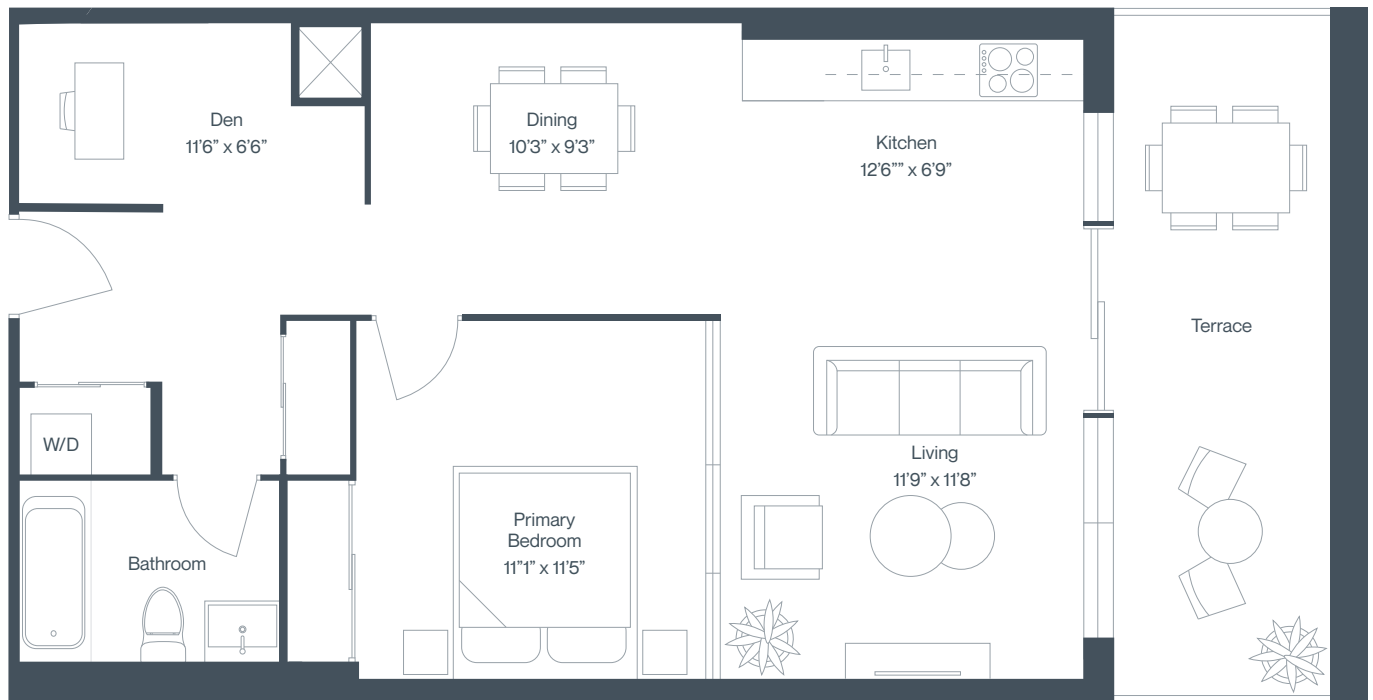

# Fleur

A 10  
01  
BV

Bedroom(s): 1 + Den  
Bathroom(s): 1  
Suite(s): 309  
Interior: 772 sq. ft.  
Exterior: 147 sq. ft.

ANGULARCONDOS.COM

Sizes and specifications are subject to change without notice. Sizes and locations of windows and doors are subject to change at the sole discretion of the Vendor, without notice. Balcony, terrace, and/or patio sizes may vary from floor to floor due to architectural design of the building. In the event that a sliding door is installed within a suite to facilitate access to a terrace, a step may be installed within the suite adjacent to the sliding door, at the Vendor's sole discretion. All illustrations, including furniture and appliances, are for illustration purposes only. Suites are sold unfurnished. E. & O. E.